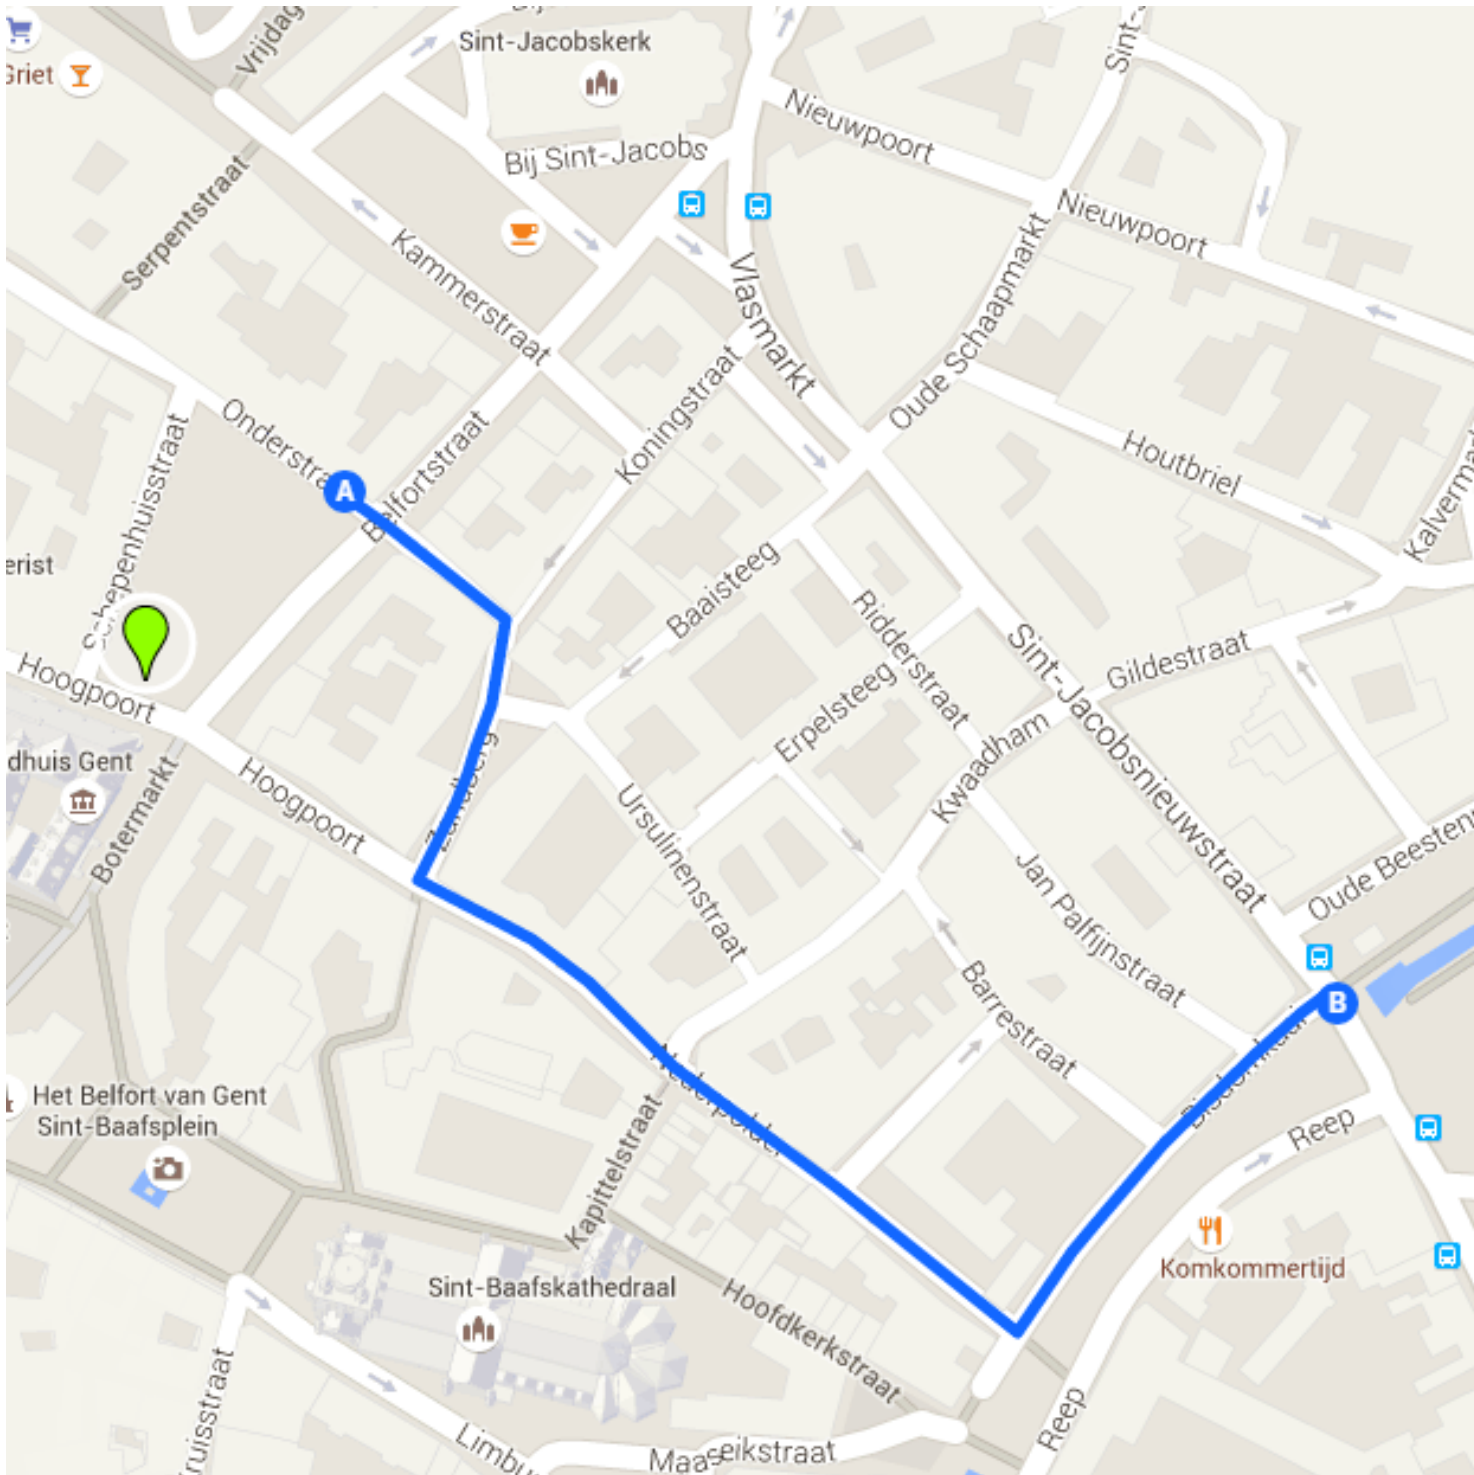

**Driving towards NH Gent Belfort Parking:**

From Vlasmarkt → Turn into Koningstraat → Turn right into Onderstraat → Entrance of the NH Gent Belfort Parking

**Exit from the NH Gent Belfort:**

Exit NH Gent Belfort parking → Turn right into Onderstraat → Turn right into Koningstraat → Cross the square on Zandberg → Turn left into Nederpolder → Turn left into Bisdomkaai → As of Sint-Jacobsnieuwstraat you continue the route to your destination